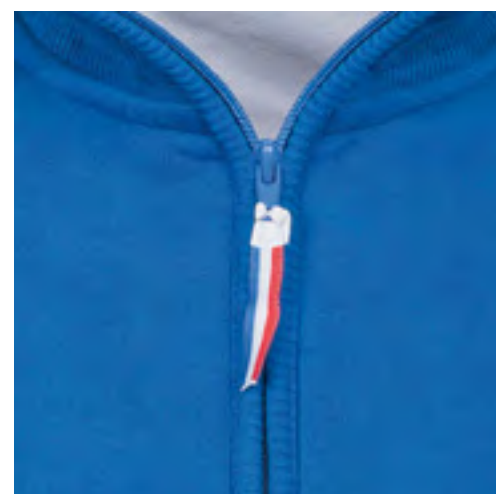

TOYS

52

MODEL CARS

62

ALPINE A110 ANNIVERSARY

ZIPPED SWEAT JACKET

70% cotton and 30% polyester. Vintage treatment that gives a soft touch. White cotton piqué full lining. Ribbed cuffs and hem. Three coloured neck band with matching zipper puller, YKK quality zipper. Large collar. Two big side pockets. Embroidery on heart position, printing on front bottom, and cotton application on the back.

BLUE

M > 77 11 574 603 L > 77 11 574 604
XL > 77 11 574 605 XXL > 77 11 574 606

POLO

100%, brushed jersey cotton, 240g, Vintage treatment that gives a soft touch. Double stitching on sleeves and shoulders. Sport cut. Three coloured tab with 4 buttons. Ribbed sleeves and collar. Large and contrasted neck band, white bottom stitching. Logo embroidery on heart position and front bottom, cotton application on the back.